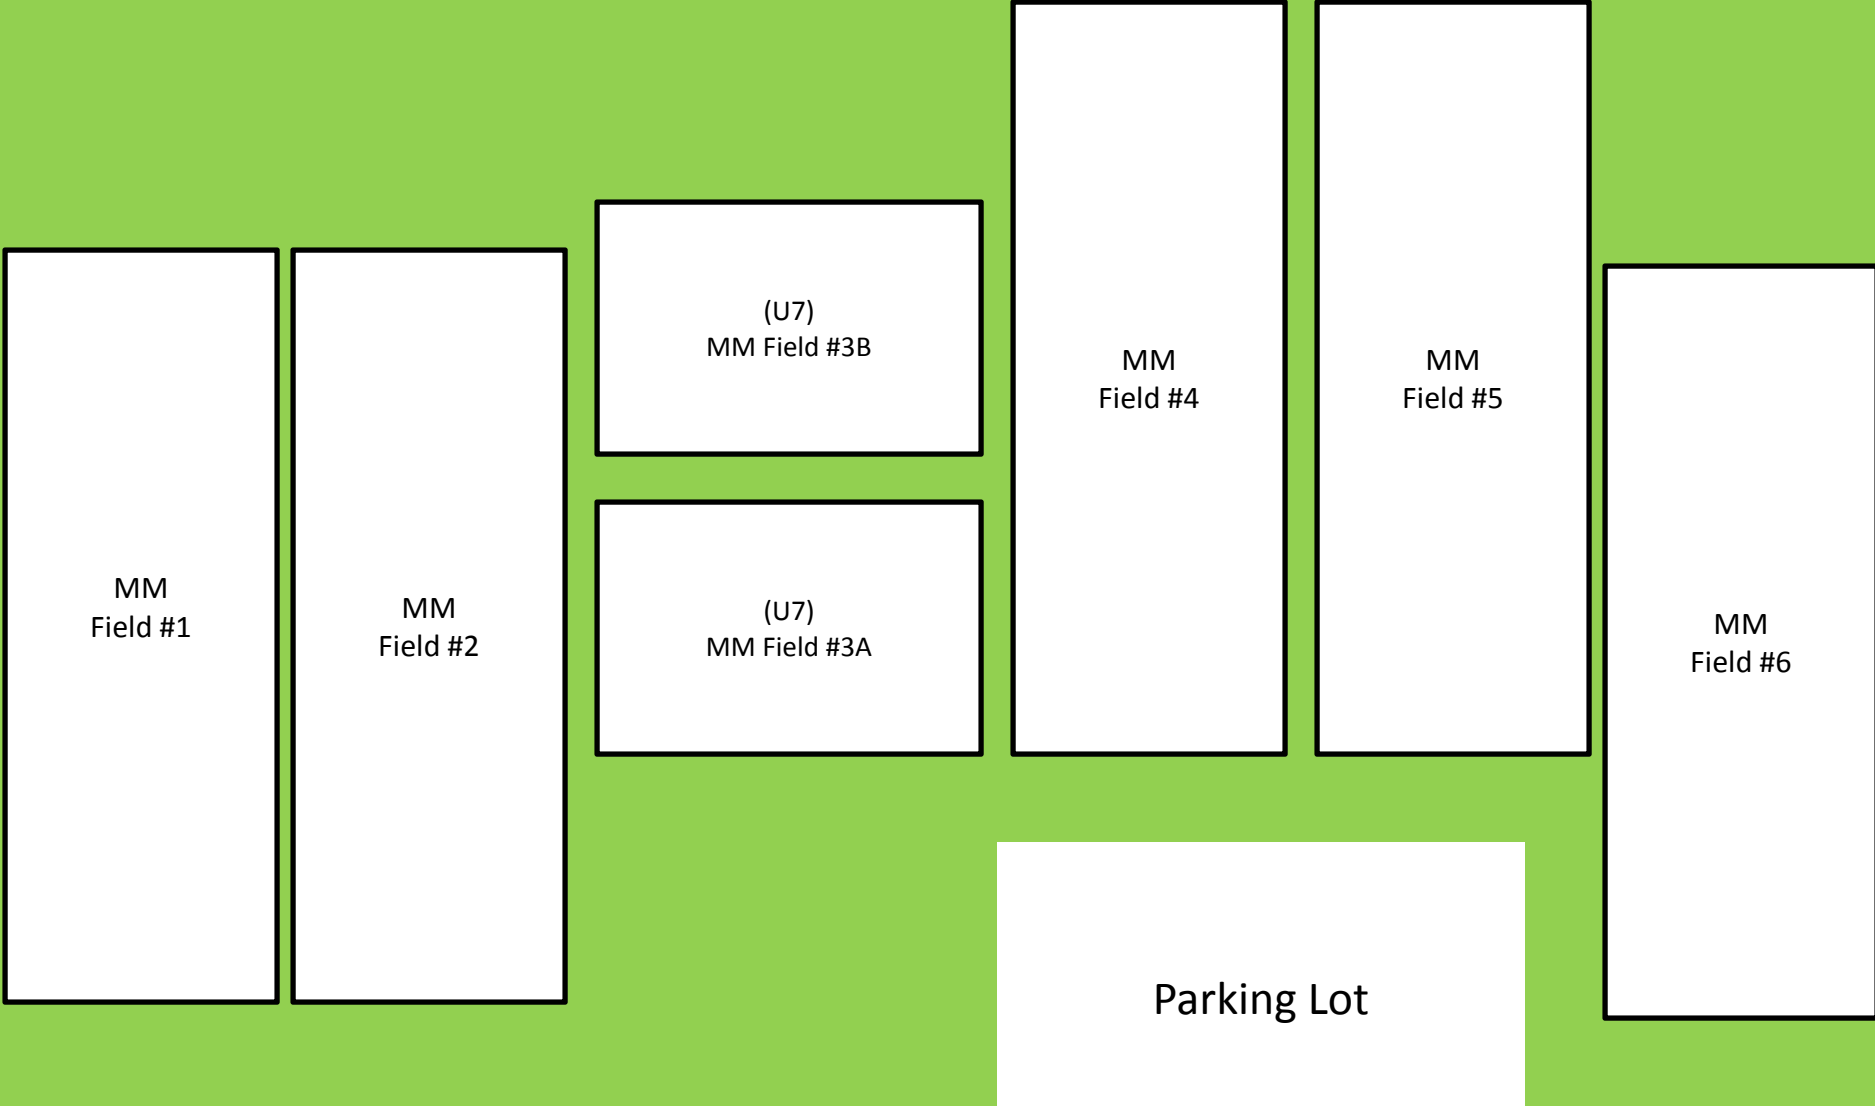

Meadowmere Field Layout

Park Road